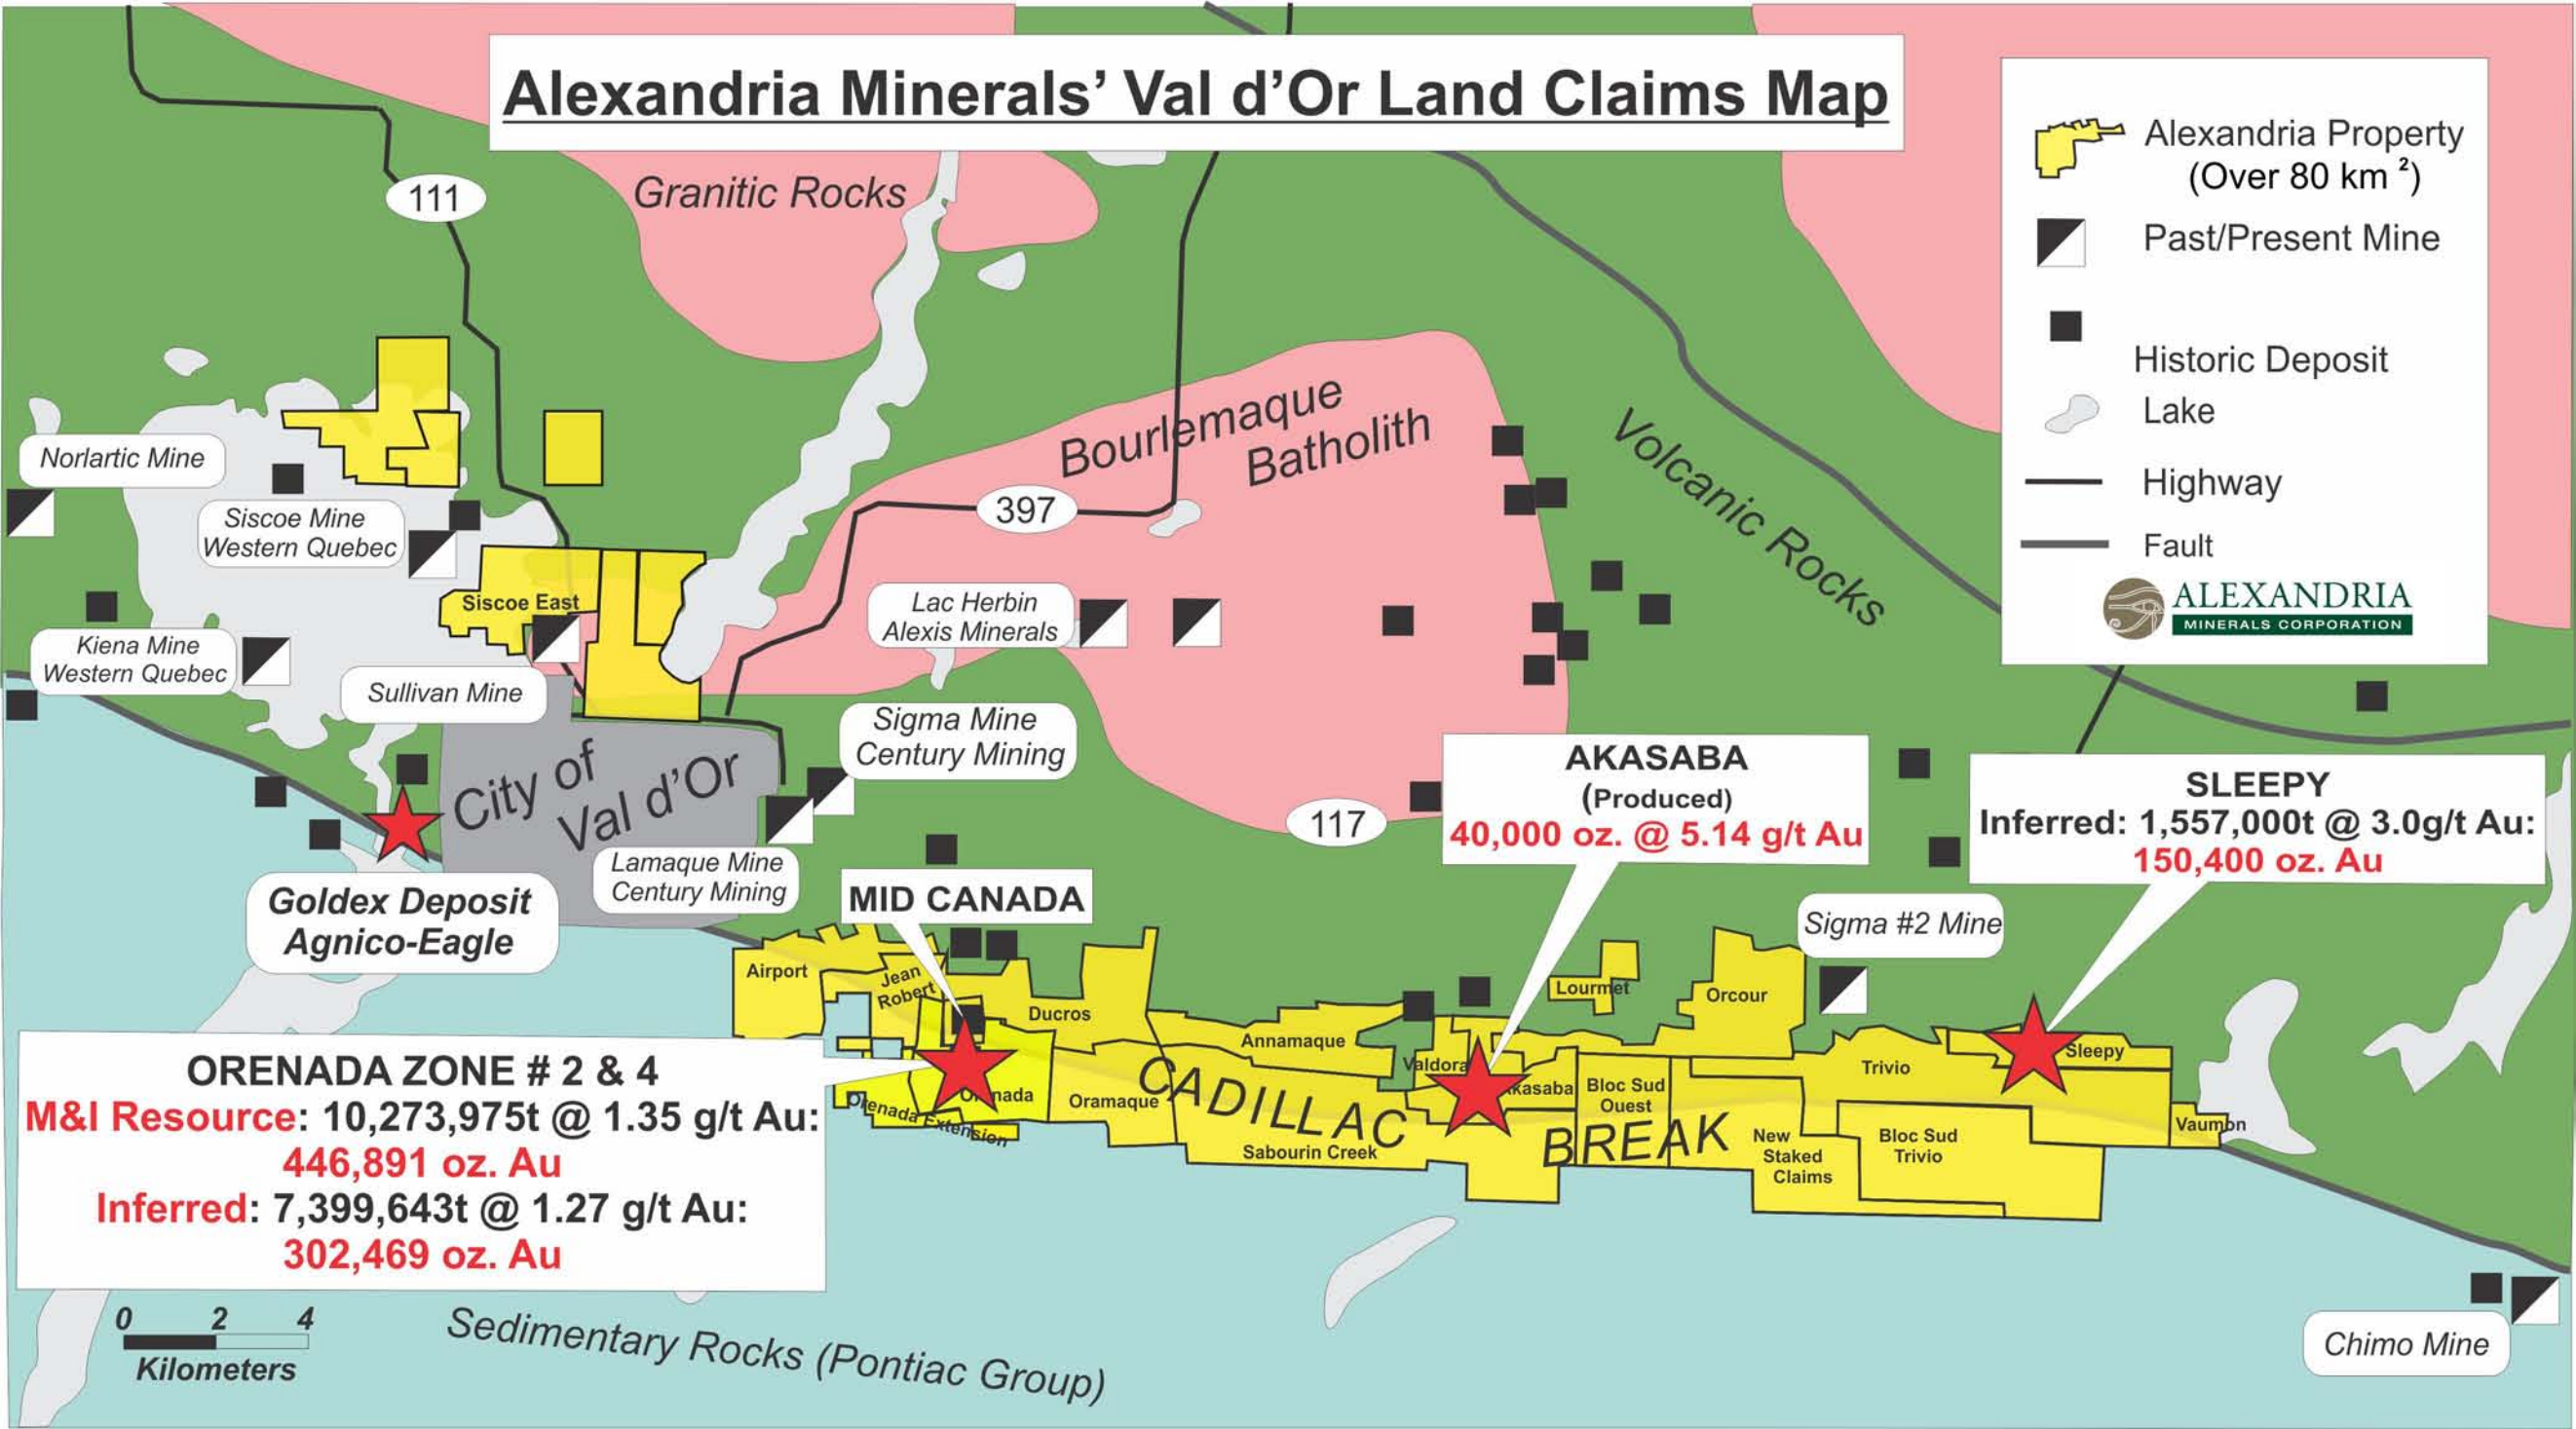

# Alexandria Minerals' Val d'Or Land Claims Map

-  Alexandria Property (Over 80 km<sup>2</sup>)
-  Past/Present Mine
-  Historic Deposit
-  Lake
-  Highway
-  Fault

 **ALEXANDRIA**  
MINERALS CORPORATION

Norlartic Mine

Siscoe Mine  
Western Quebec

Kiena Mine  
Western Quebec

Sullivan Mine

City of Val d'Or

Goldex Deposit  
Agnico-Eagle

Lamaque Mine  
Century Mining

MID CANADA

Lac Herbin  
Alexis Minerals

Sigma Mine  
Century Mining

**AKASABA**  
(Produced)  
**40,000 oz. @ 5.14 g/t Au**

**SLEEPY**  
Inferred: 1,557,000t @ 3.0g/t Au:  
**150,400 oz. Au**

Sigma #2 Mine

**ORENADA ZONE # 2 & 4**  
**M&I Resource: 10,273,975t @ 1.35 g/t Au:**  
**446,891 oz. Au**  
**Inferred: 7,399,643t @ 1.27 g/t Au:**  
**302,469 oz. Au**

Sedimentary Rocks (Pontiac Group)

Chimo Mine